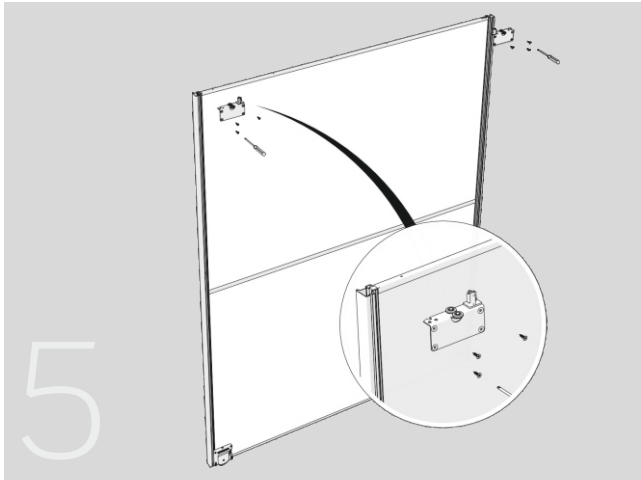

■ JUNIOR-6 INDAmatic standard

INDAmatic standard assembly

INDAmatic